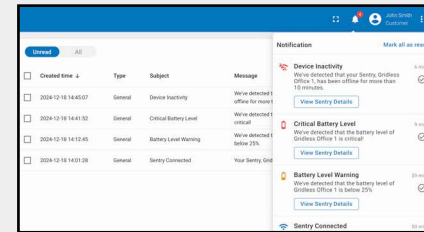

Stay Connected with gMS:

The Ultimate Command Center for Intelligent System Control

Sites and Systems

Easily get eyes on your units and locations with detailed maps.

System Performance

Gain deep insights into the exact operation of your units.

Real-time Data

Use the most up-to-date info to make proactive adjustments.

Local Conditions

Monitor current site temperature and weather conditions.

Actionable Alerts

Don't miss out on any activity that might be noteworthy.