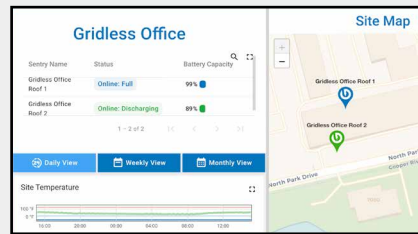

Stay Connected with gMS:

The Ultimate Command Center for Intelligent System Control

Sites and Systems

Easily get eyes on your units and locations with detailed maps.

System Performance

Gain deep insights into the exact operation of your units.

Real-time Data

Use the most up-to-date info to make proactive adjustments.

Local Conditions

Monitor current site temperature and weather conditions.

Actionable Alerts

Don't miss out on any activity that might be noteworthy.