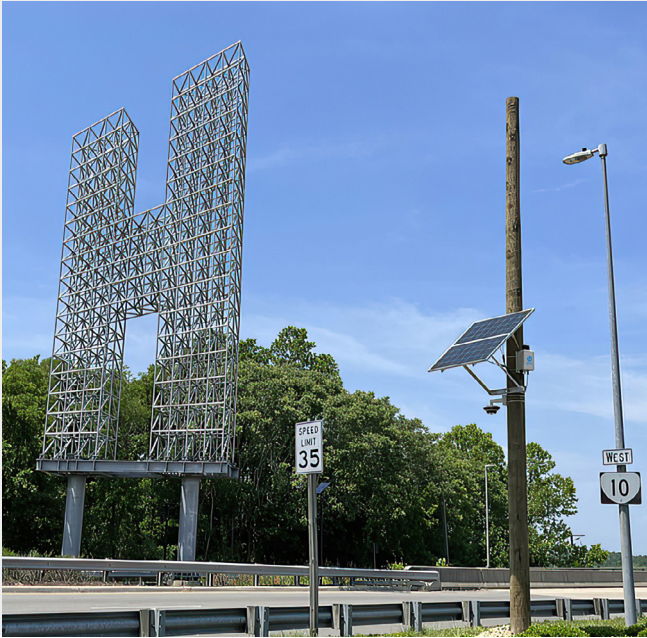

CUSTOMER STORY

Hopewell P.D. Tackles Crime at the Edge, Powered by Gridless

Challenge

The need for power and internet connectivity in situations where cabling is inaccessible or impossible to run.

Solution

Implement the Gridless Sentry system, along with cloud-connected cameras, to provide 24/7 surveillance of high-crime zones.

Within a few months of implementing the Gridless system, the Hopewell P.D. solved three homicides, multiple hit and run investigations, a firebombing incident, and several missing persons cases.

Nestled alongside the James River just south of Richmond, historic Hopewell, Virginia is home to more than 23,000 residents. Despite its complex history, Hopewell has been nicknamed the “Wonder City” because of its resiliency and capacity to bounce back. The city is currently undergoing a revitalization, reinventing itself, and experiencing economic growth and prosperity.

Hopewell’s Deputy Chief, Donald Reid, was searching for a reliable, flexible, all-in-one security solution to bolster the city’s efforts to reduce crime and shorten response times. Gridless delivered exactly what was needed: reliable power, seamless connectivity, and cutting-edge surveillance cameras. Twenty-three **Gridless Sentry** units are powering a portion of nearly one hundred cameras that monitor buildings, intersections, parks, and other areas, and providing connectivity needed for video transmission, as well as battery backup to guard against downtime.