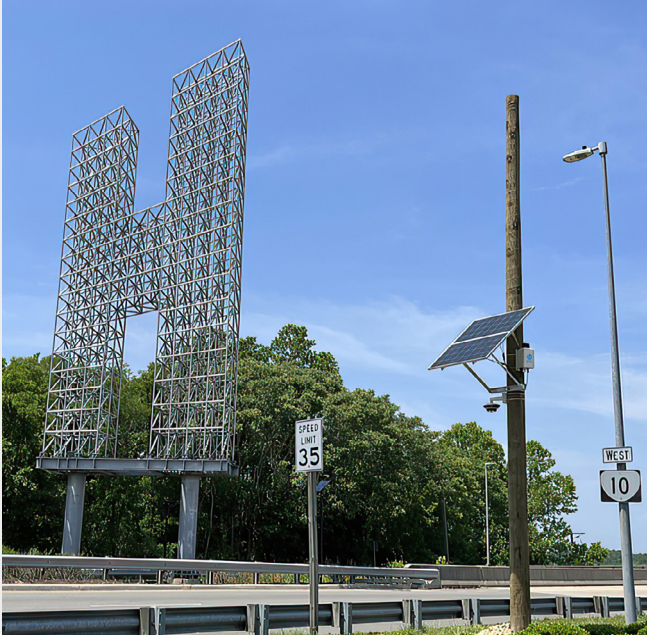

CUSTOMER STORY

Hopewell P.D. Tackles Crime at the Edge, Powered by Gridless

Challenge

The need for power and internet connectivity in situations where cabling is inaccessible or impossible to run.

Solution

Deploy the Gridless system utilizing Verkada cameras to provide continuous surveillance of high-crime zones.

Within a few months of implementing the Gridless system, the Hopewell P.D. solved three homicides, multiple hit and run investigations, a firebombing incident, and several missing persons cases.

"The instant eye on the crime in the area has been huge for us," said Deputy Chief Reid. "It has definitely enhanced the quality of investigations that we do here in the city. It was an easy sell to our council and our community loves it."

Nestled alongside the James River just south of Richmond, historic Hopewell, Virginia is home to more than 23,000 residents. Despite its complex history, Hopewell has been nicknamed the "Wonder City" because of its resiliency and capacity to bounce back. The city is currently undergoing a revitalization, reinventing itself, and experiencing economic growth and prosperity.

The city's renaissance relies heavily on the protection and peace of mind provided by the Hopewell Police Department.

In 2022, the city experienced an unprecedented 78% increase in violent crime. The Hopewell P.D. needed to implement a city-wide security system to act as a deterrent and assist in investigations, but inaccessible power and traditional infrastructure constraints were hindering their technology deployments. Their need for mobile Wi-Fi and high-quality security gear posed challenges in terms of power, connectivity, and video transmission/monitoring.

Hopewell's Deputy Chief, Donald Reid, was searching for a reliable, flexible, all-in-one security solution to bolster the city's efforts to reduce crime and shorten response times. Gridless and Verkada were able to provide the all-encompassing solution the city needed.

Twenty-three Gridless Sentry units are powering a portion of nearly one hundred cameras that monitor buildings, intersections, parks, and other areas, and providing connectivity needed for video transmission, as well as battery backup to guard against downtime.

RESULT

38% Crime Reduction
in 2023

"It's a force multiplier, having these eyes.

It truly has enhanced the services that we provide to our community."

- Deputy Chief, Donald Reid