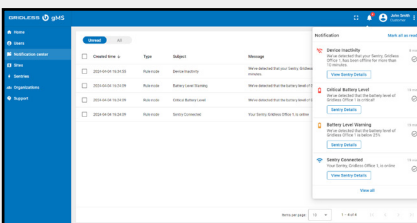

Gridless gMS™

Redefining Remote Security Monitoring & Management

Gridless gMS is a cloud management system powered by advanced AI, delivering deep insights into your system's functionality. This intelligent platform enables you to optimize performance, extend longevity, and enhance safety by leveraging Gridless' cutting-edge technology and innovative processes.

Stay Connected with gMS:

The Ultimate Command Center for Intelligent System Control

Sites and Systems

Easily get eyes on your units and locations with detailed maps.

System Performance

Gain deep insights into the exact operation of your units.

Real-time Data

Use the most up-to-date info to make proactive adjustments.

Actionable Alerts

Don't miss out on any activity that might be noteworthy.

Local Conditions

Monitor current site temperature and weather conditions.