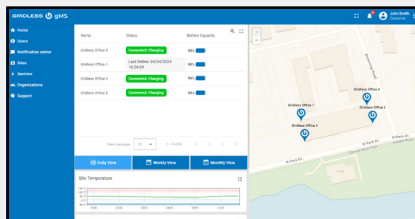

Stay Connected with gMS:

The Ultimate Command Center for Intelligent System Control

Sites and Systems

Easily get eyes on your units and locations with detailed maps.

System Performance

Gain deep insights into the exact operation of your units.

Real-time Data

Use the most up-to-date info to make proactive adjustments.

Actionable Alerts

Don't miss out on any activity that might be noteworthy.

Local Conditions

Monitor current site temperature and weather conditions.