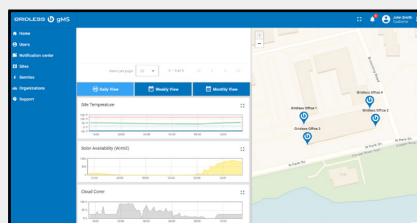

Stay Connected with gMS:

The Ultimate Command Center for Intelligent System Control

Sites and Systems

Easily get eyes on your units and locations with detailed maps.

System Performance

Gain deep insights into the exact operation of your units.

Real-time Data

Use the most up-to-date info to make proactive adjustments.

Actionable Alerts

Don't miss out on any activity that might be noteworthy.

Local Conditions

Monitor current site temperature and weather conditions.