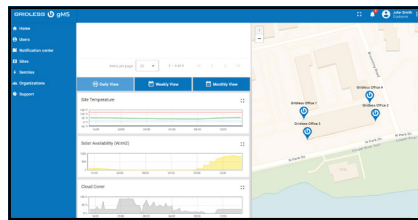

System Performance

Gain deep insights into the exact operation of your units.

Real-time Data

Use the most up-to-date info to make proactive adjustments.

Actionable Alerts

Don't miss out on any activity that might be noteworthy.

Local Conditions

Monitor current site temperature and weather conditions.

On-the-Go Access

Get your system stats anywhere, anytime with the mobile site.

Maximize your unit's potential with gMS.
Contact [Gridless](https://www.gridless.com) to demo the platform.