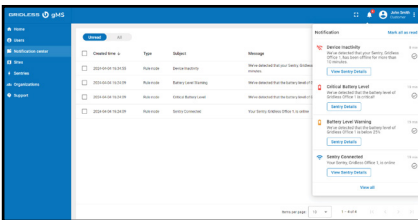

System Performance

Gain deep insights into the exact operation of your units.

Real-time Data

Use the most up-to-date info to make proactive adjustments.

Actionable Alerts

Don't miss out on any activity that might be noteworthy.

Local Conditions

Monitor current site temperature and weather conditions.

On-the-Go Access

Get your system stats anywhere, anytime with the mobile site.

Maximize your unit's potential with gMS.
Contact [Gridless](https://www.gridless.com) to demo the platform.