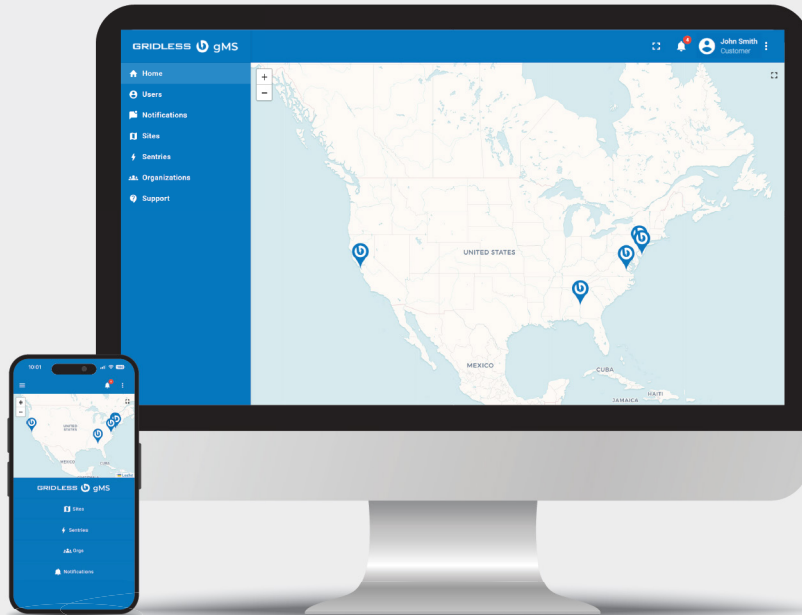

The World's Smartest Battery Just Got Smarter.

Introducing gMS™

Gridless' New Remote Management System.

Advanced Insights That Help You Take Meaningful Action.

Gridless gMS is a cloud management system that leverages advanced AI for deep insights into your system's functionality. This intelligent platform provides data you can use to optimize the performance, longevity, and safety of your system through the use of Gridless' high-tech processes.

The Power of Proactive Monitoring.

gMS offers a comprehensive overview of your system's stats in a single platform. It delivers real-time updates for precise troubleshooting and proactive planning, keeping you informed and in control.