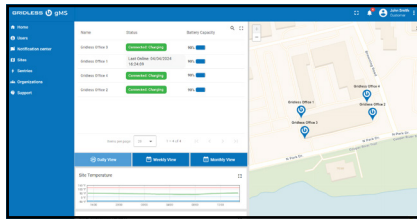

GRIDLESS

www.gridless.com

866-232-8516

info@gridless.com

Intelligent, AI-driven, Cloud-based. An Ever-evolving Remote Management System.

Why Use gMS?

Sites and Sentries

Easily get eyes on your units and locations with detailed maps.

System Performance

Gain deep insights into the exact operation of your units.

Real-time Data

Use the most up-to-date info to make proactive adjustments.

Actionable Alerts

Don't miss out on any activity that might be noteworthy.

Local Conditions

Monitor current site temperature and weather conditions.

On-the-Go Access

Get your system stats anywhere, anytime with the mobile site.

Maximize your unit's potential with gMS.
Contact [Gridless](https://www.gridless.com) to demo the platform.